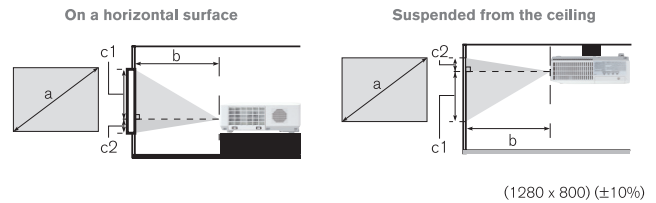

Projection Distance